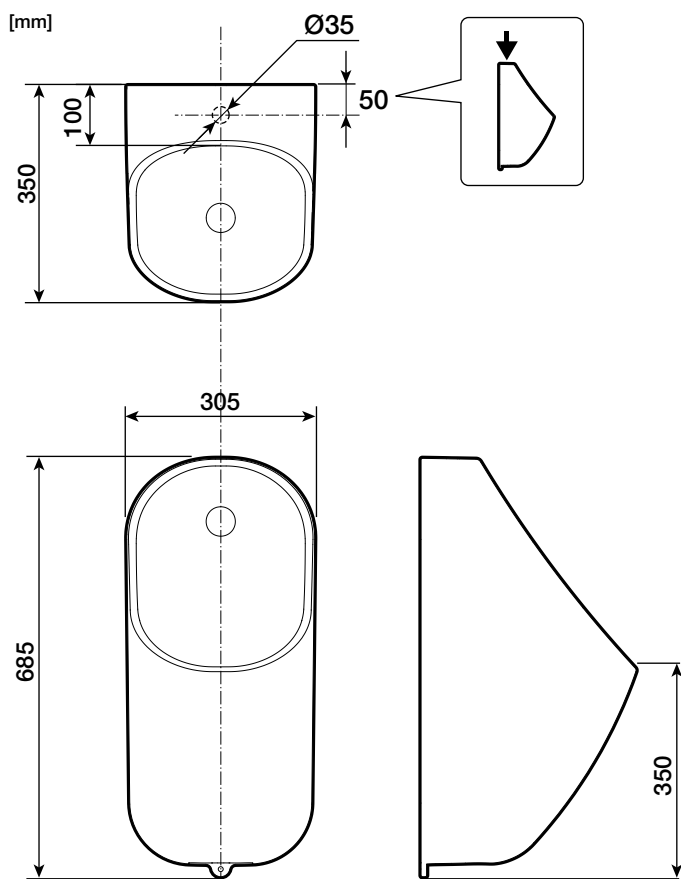

PROTON

 **A3590J4000**

 **A3590J5000**

| | | |
|----|----------------------|---|
| 1 | - AV0053500R |  |
| | - AV0053600R |  |
| 2 | - AV0049700R | |
| 3 | - AV0053900R (600mm) | |
| | - AV0053800R (400mm) | |
| 4 | - AV0029200R | |
| 5 | - AV0053700R | |
| 6 | - AG0089100R |  |
| | - AV0054100R |  |
| 7 | - AV0054200R | |
| 8 | - AV0054400R | |
| 9 | - AV0054500R | |
| 10 | - AG0102703R | |
| 11 | - AG0102803R | |
| 12 | - AG0093107R | |

[mm]

≥150

x5 x2

x5 x5

<150

A890094100

11**12****13****14****15****16**

Roca Sanitario, S.A.
 Avda. Diagonal, 513
 08029 Barcelona
 SPAIN
 www.roca.com